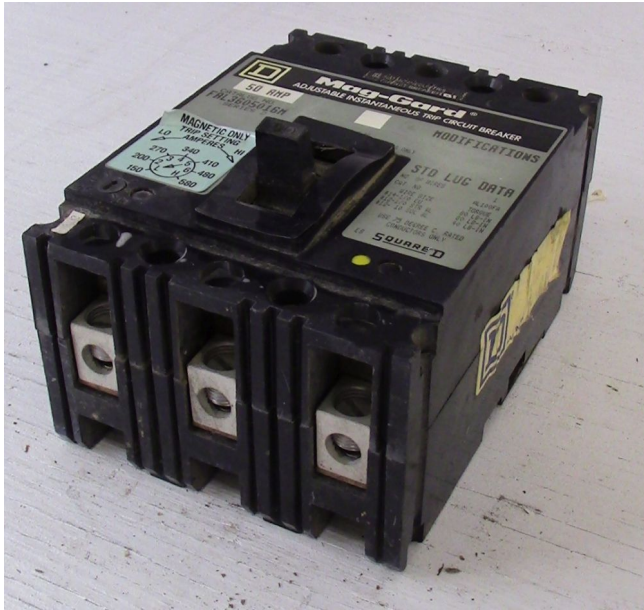

[Square D 3 Pole 50 Amp FAL Breaker](#) [Inventory ID #162592]

Manufacturer: SQUARE D

- 600 VAC
- 3 Phase
- Cat #: FAL3605016M
- Type FAL Series C
- Magnetic Only Trip Settings: 150 Amp - 580 Amp
- Quantity 1

View More [50 Amp Breakers](#)