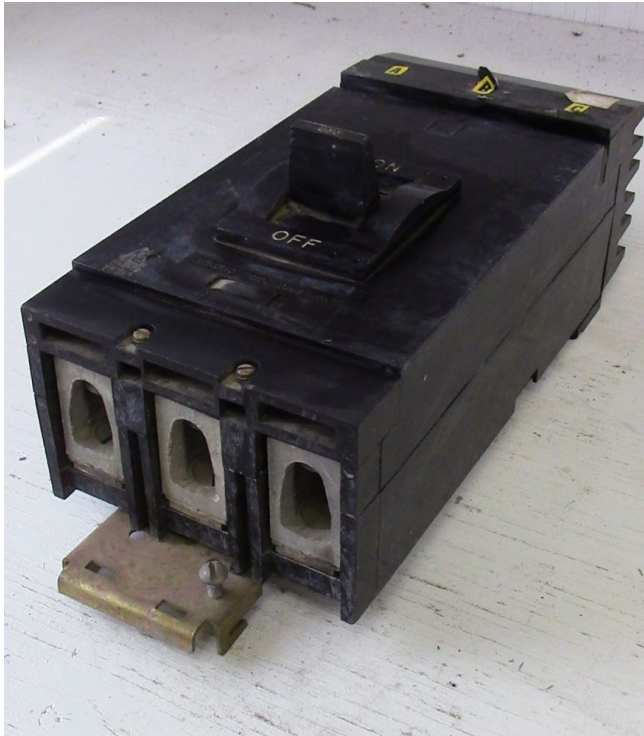

## Square D 3 Pole 400 Amp I-Line Breaker [Inventory ID #162961]

**Manufacturer: SQUARE D**

- 600 VAC
- 3 Phase
- Magnetic Trip Adjustment
- Quantity 1

View More [400 Amp Breakers](#)