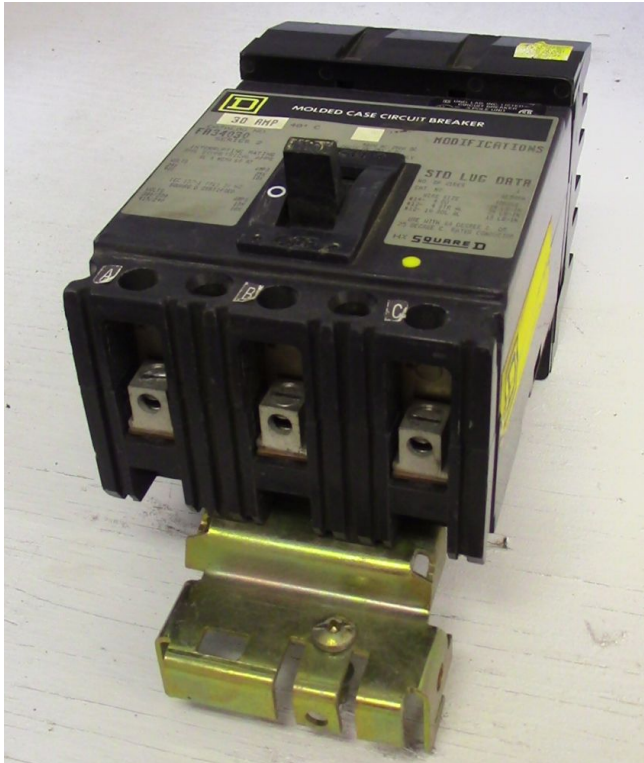

[Square D 3 Pole 30 Amp I-Line Breaker](#) [Inventory ID #162203]

- 240-480 VAC
- 250 VDC
- 3 Phase
- Cat #: FA34030
- Type FA Series 2
- Quantity 3

View More [30 Amp Breakers](#)