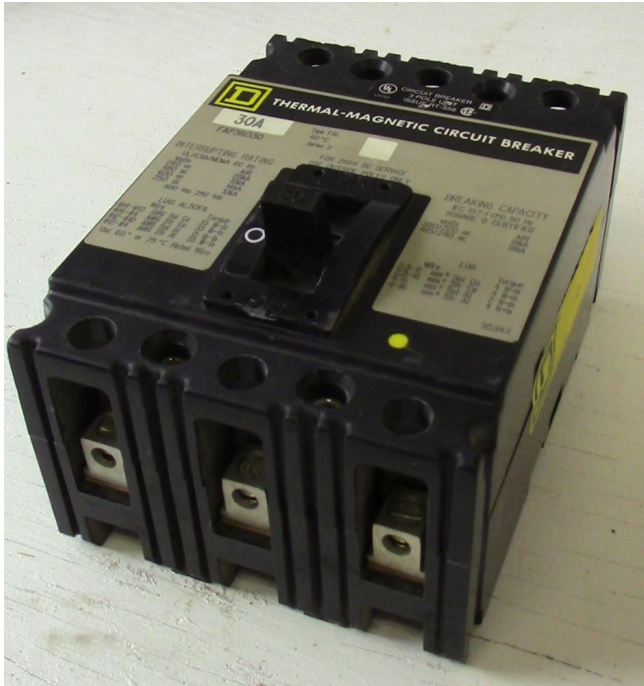

[Square D 3 Pole 30 Amp FAP Breaker](#) [Inventory ID #162193]

Manufacturer: SQUARE D

- 240-600 VAC
- 250 VDC
- 3 Phase
- Cat #: FAP36030
- Quantity 1

View More [30 Amp Breakers](#)