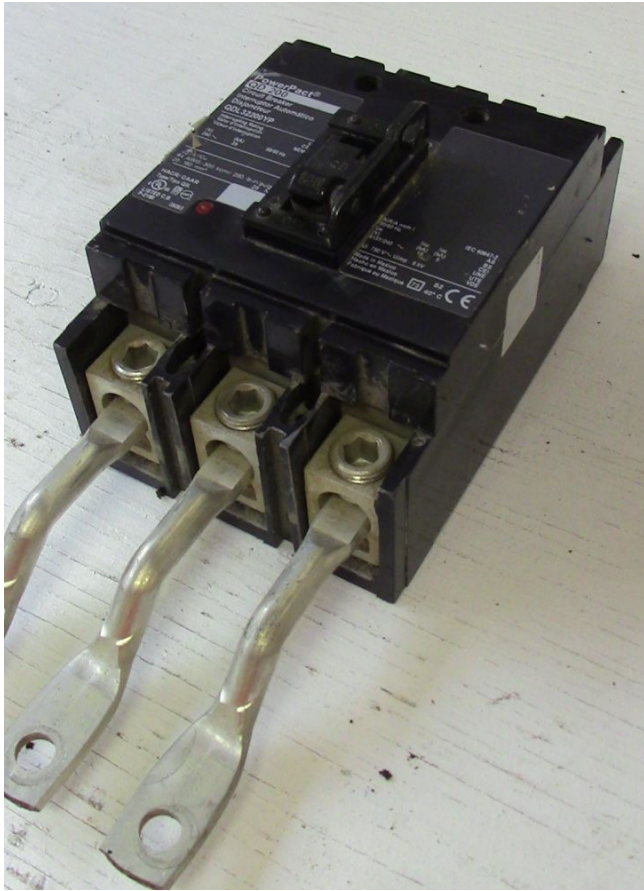

[Square D 3 Pole 200 Amp QD Breaker](#)
[Inventory ID #162267]

Manufacturer: SQUARE D

- 240 VAC
- 3 Phase
- Cat #: QDL32200YP
- Type Q2L HACR
- With Bus Lugs
- Quantity 1

View More [200 Amp Breakers](#)