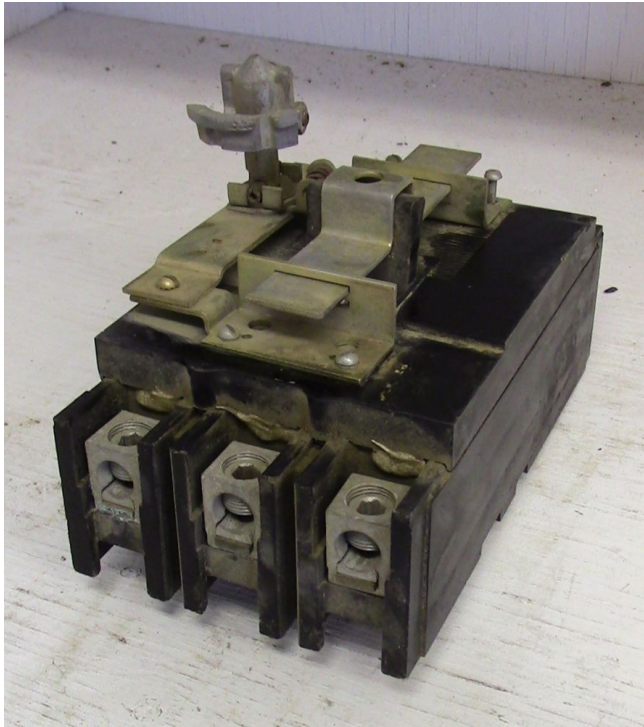

Square D 3 Pole 100 Amp ML3 Breaker [Inventory ID #163524]

Manufacturer: SQUARE D

- 600 VAC
- 3 Phase
- Quantity 5

View More [100 Amp Breakers](#)