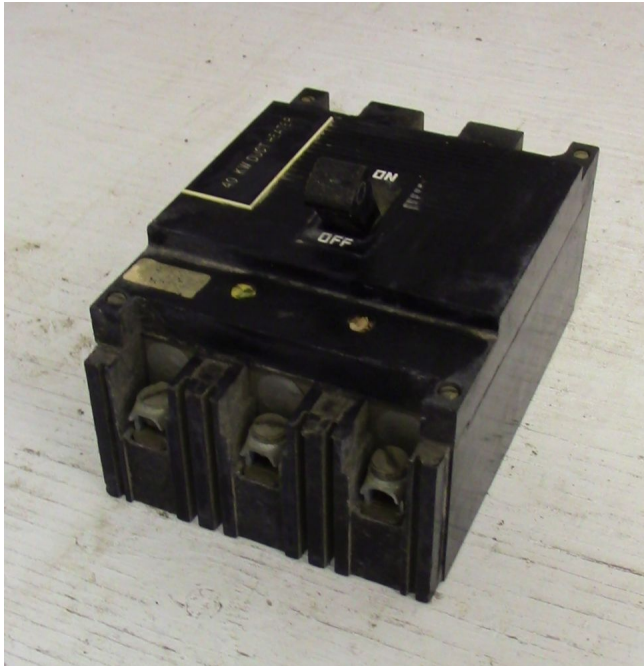

[Square D 3 Pole 100 Amp ML1 Breaker](#)
[Inventory ID #163561]

Manufacturer: SQUARE D

- 600 VAC
- 3 Phase
- Type ML1
- Quantity 1

View More [100 Amp Breakers](#)