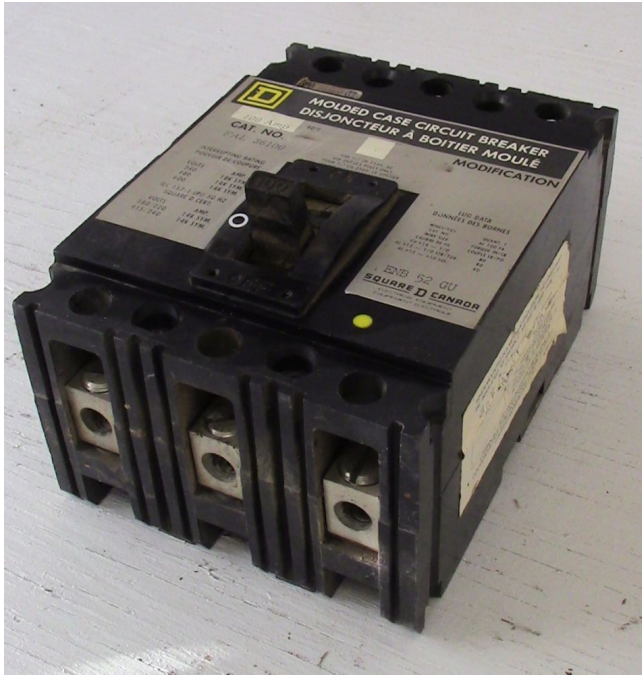

Square D 3 Pole 100 Amp FAL Breaker

[Inventory ID #162558]

Manufacturer: SQUARE D

- 240-600 VAC
- 250 VDC
- 3 Phase
- Cat #: FAL36100
- Quantity 1

View More [100 Amp Breakers](#)