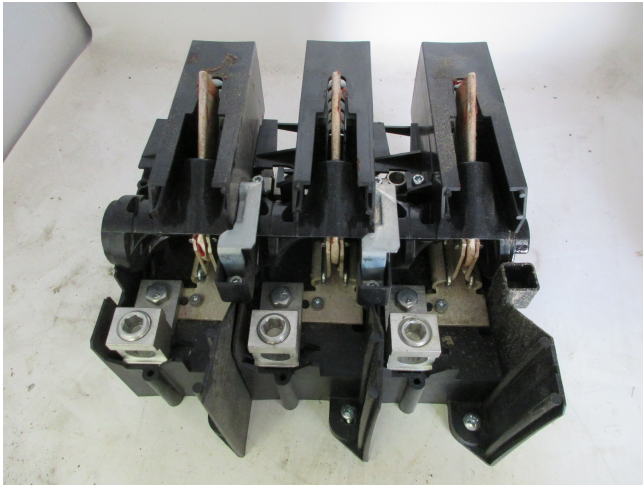

## Square D 200A Disconnect Switch

**[Inventory ID #1262582]**

Square D Disconnect Switch

200A

- Location: Savona, British Columbia, Canada