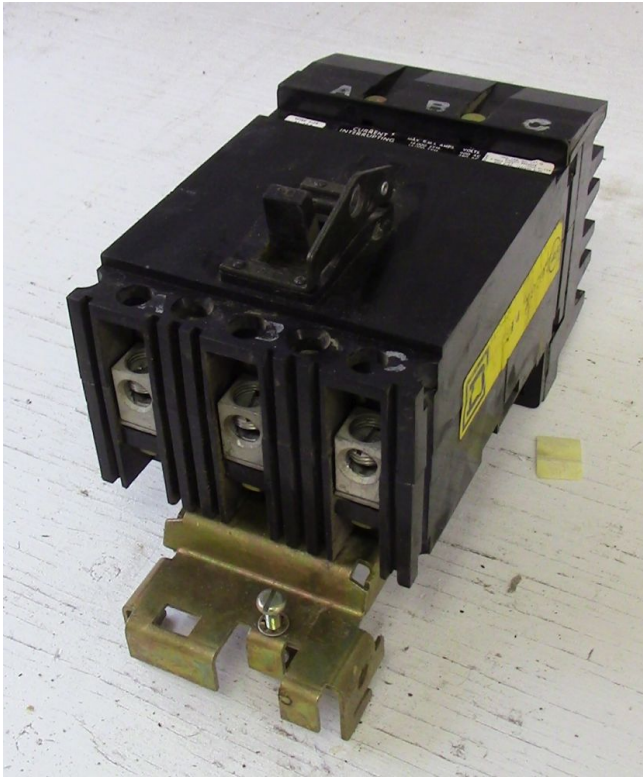

Square D 20 Amp I-Line Breaker [Inventory ID #162902]

- 240-600 VAC
- 125-250 VDC
- 3 Phase
- Cat #: FA36020
- Lockout Mechanism Included
- Quantity 1

View More [20 Amp Breakers](#)