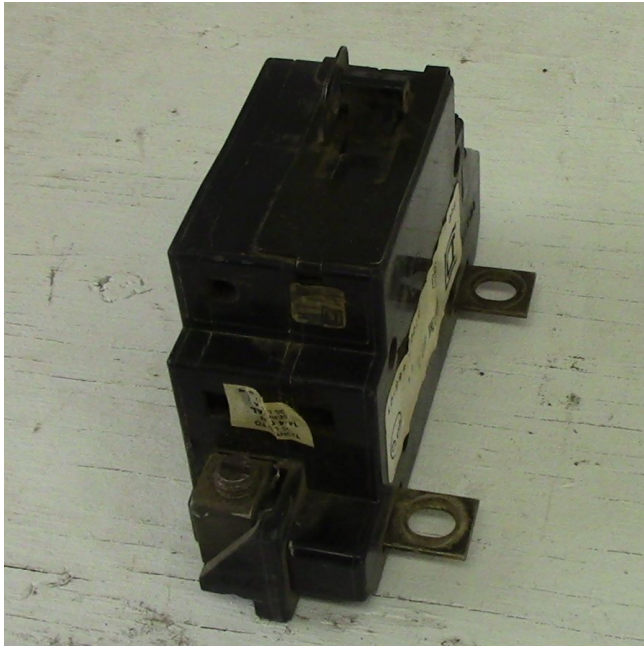

[Square D 2 Pole 40 Amp Panel Main Breaker](#)  
**[Inventory ID #166294]**

**Manufacturer: SQUARE D**

- 120-240 VAC
- 2 Pole
- Cat #: QOM40L
- Quantity 1

View More [40 Amp Breakers](#)