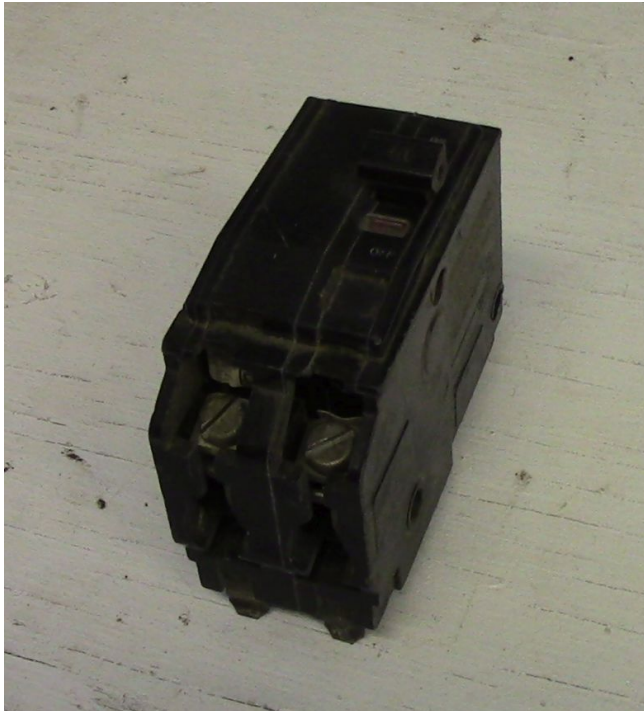

[Square D 2 Pole 40 Amp Bolt-on Breaker](#)
[Inventory ID #165976]

Manufacturer: SQUARE D

- 120-240 VAC
- 2 Pole
- Bolt-on
- Quantity 1

View More [40 Amp Breakers](#)