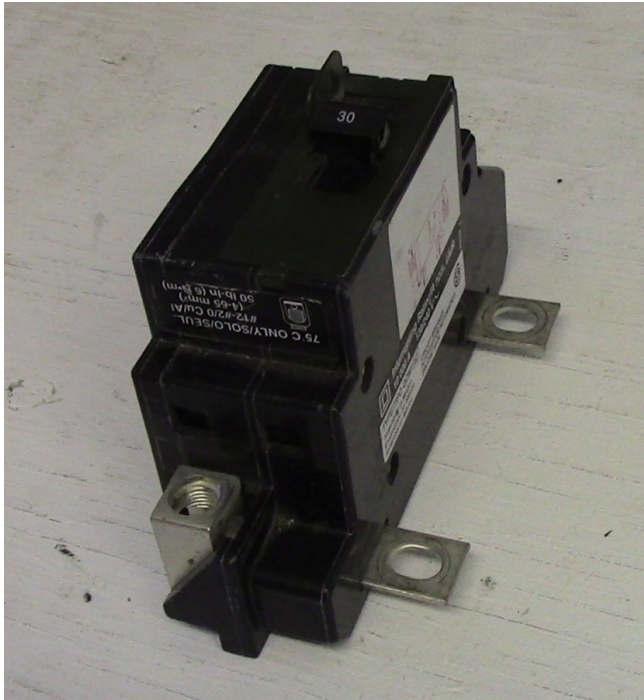

## Square D 2 Pole 30 Amp Panel Main Breaker

[Inventory ID #165535]

Manufacturer: SQUARE D

- 120-240 VAC
- 2 Pole
- Type: QOM1
- Quantity 1

View More [30 Amp Breakers](#)