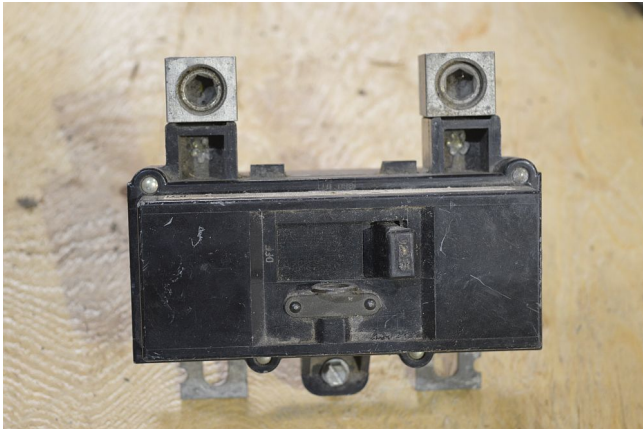

## Square D 2 Pole 125 Amp Main Breaker

**[Inventory ID #335681]**

- 2 Pole
- Amp: 125
- Volt: 240
- Style: Bolt In
- Type: QOM 2125 VHL
- Single Phase
- Location: British Columbia, Canada

View more [Breakers](#)