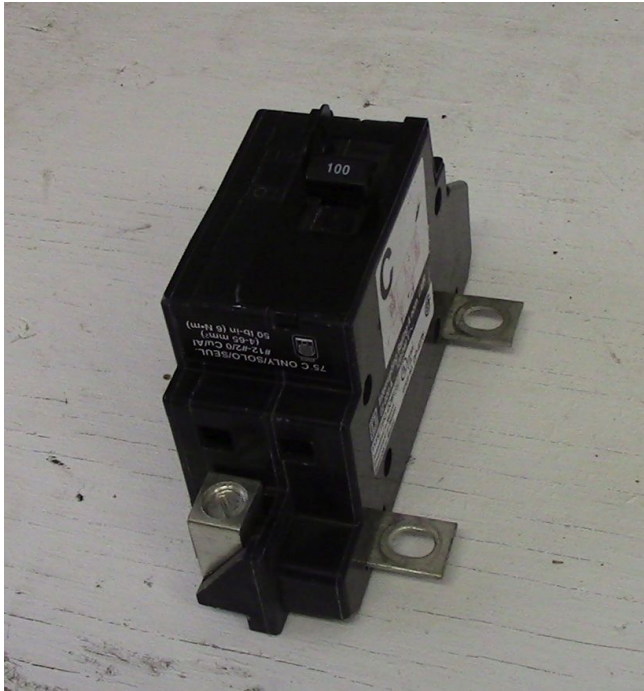

Square D 2 Pole 100 Amp Panel Main Breaker [Inventory ID #165244]

Manufacturer: SQUARE D

- 120-240 VAC
- 2 Pole
- Cat #: QOM100VHL
- Type: QOM1
- Quantity 12

View More [100 Amp Breakers](#)