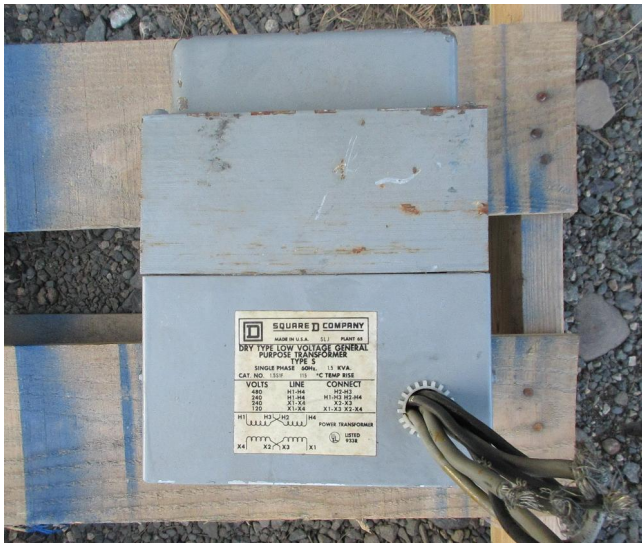

## Square D 1.5kVA Transformer

[Inventory ID #1392705]

### Square D 1.5kVA Transformer

- Make: Square D
- Model: 1.551F
- Rating: 1.5kVA
- Type: Dry Type
- Primary Voltage: 480 Volt
- Secondary Voltage: 120 Volt
- Phase: Single
- Frequency: 60Hz
- Temp Rise: 115°C
  
- Dimensions:
  - Length: 5.5in
  - Width: 7in
  - Height: 10in
  
- Location: Savona, British Columbia, Canada