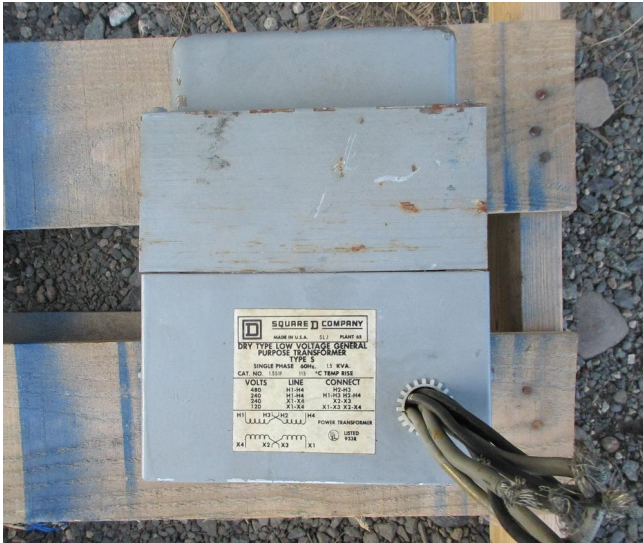

## Square D 1.5kVA Transformer [Inventory ID #1392705]

### Square D 1.5kVA Transformer

- Make: Square D
- Model: 1.551F
- Rating: 1.5kVA
- Type: Dry Type
- Primary Voltage: 480 Volt
- Secondary Voltage: 120 Volt
- Phase: Single
- Frequency: 60Hz
- Temp Rise: 115°C
  
- Dimensions:
  - Length: 5.5in
  - Width: 7in
  - Height: 10in
  
- Location: Savona, British Columbia, Canada