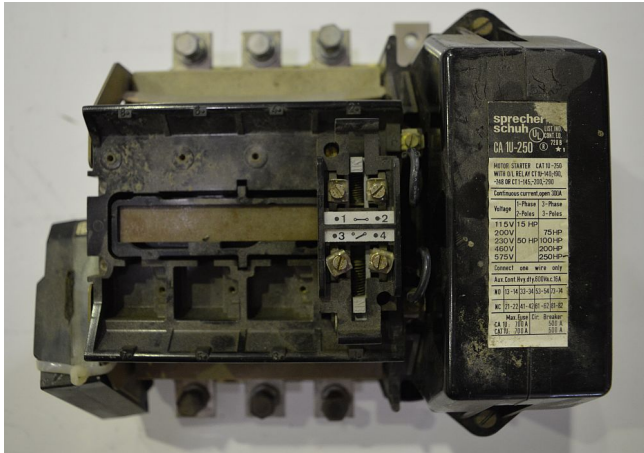

## Sprecher Schuh Size 5 Motor Starter

[Inventory ID #169647]

Manufacturer: SPRECHER SCHUH

- 600 VAC
- 250 HP
- 200 HP @ 480 VAC
- 480 VAC Coil
- Cat #: 1U-250
- Quantity 1

View More [Size 5 Motor Starters](#)