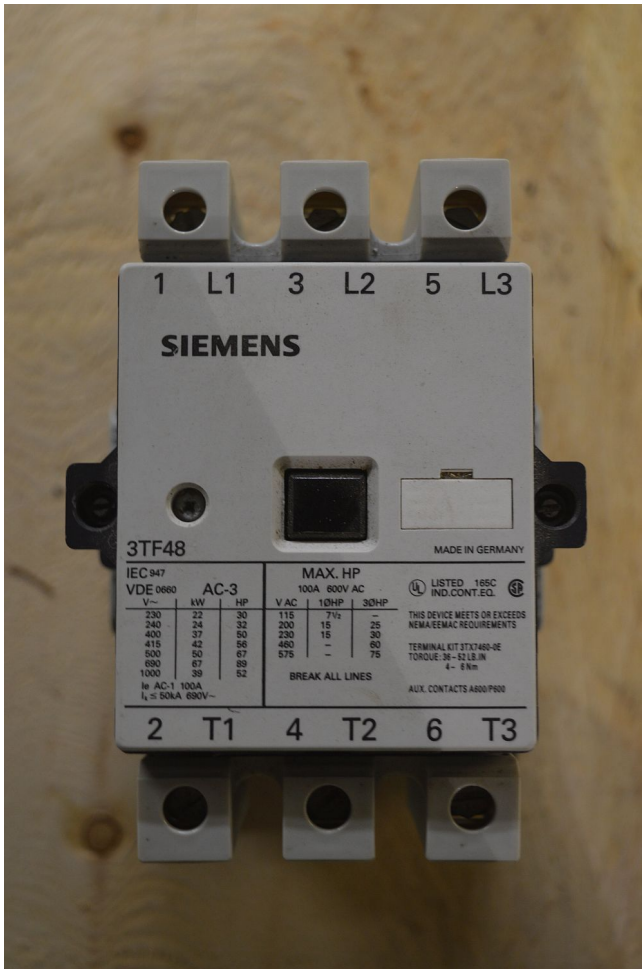

## Siemens Size 4 Starter Contactor [Inventory ID #333603]

- Size: 4
- Class: 3TF48
- Type: 1EC
- Coil: 120
- 3 Phase
- 60 Hz
- Location: British Columbia, Canada

View more [Motor Starters](#)