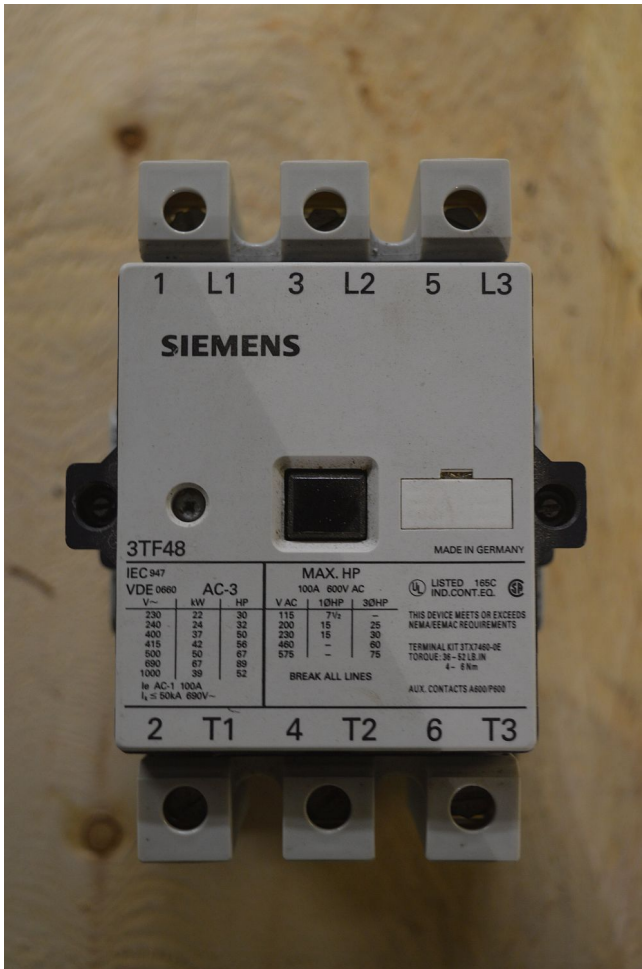

Siemens Size 4 Starter Contactor [Inventory ID #333603]

- Size: 4
- Class: 3TF48
- Type: 1EC
- Coil: 120
- 3 Phase
- 60 Hz
- Location: British Columbia, Canada

View more [Motor Starters](#)