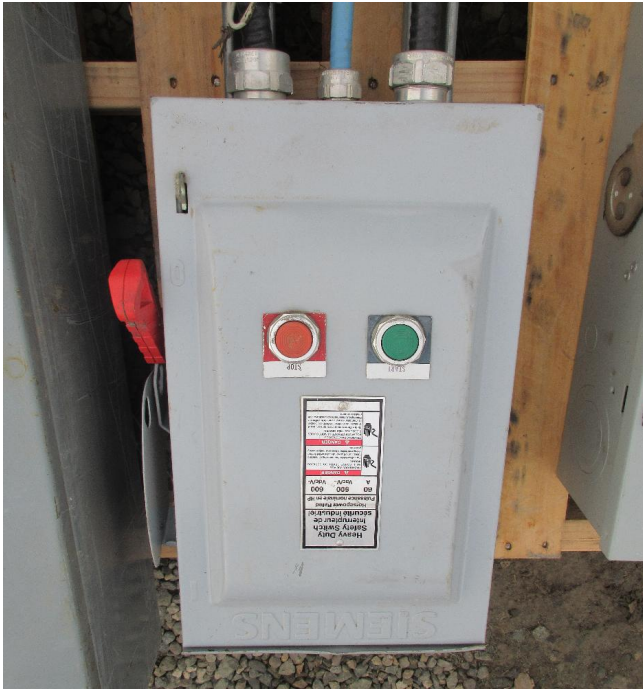

## [Siemens 60 Amp Disconnect](#) [Inventory ID #1414959]

### Siemens 60 Amp Disconnect

- Make: Siemens
- Type: Disconnect
- Style: Non-Fusible
- Current Rating: 60 Amps
- Voltage Rating: 600 Volts AC or DC
- Allen Bradley Start/Stop Switches (Green/Red)
  
- Location: Savona, British Columbia, Canada