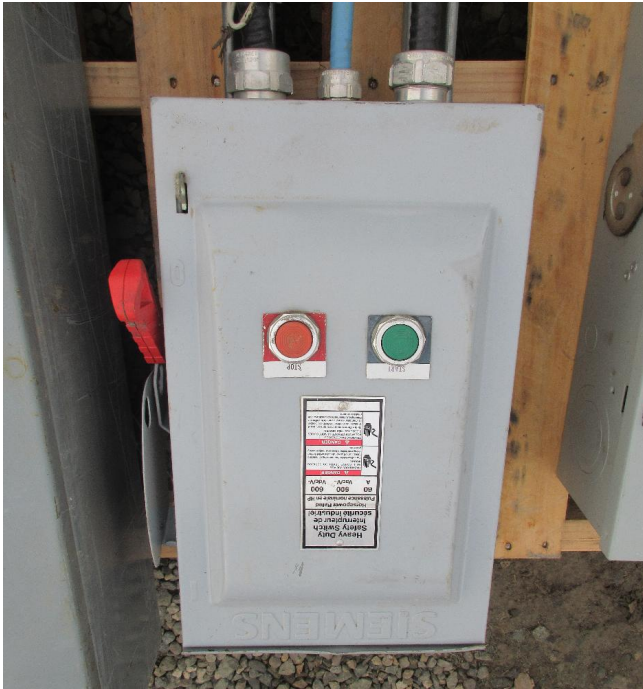

Siemens 60 Amp Disconnect [Inventory ID #1414959]

Siemens 60 Amp Disconnect

- Make: Siemens
- Type: Disconnect
- Style: Non-Fusible
- Current Rating: 60 Amps
- Voltage Rating: 600 Volts AC or DC
- Allen Bradley Start/Stop Switches (Green/Red)

- Location: Savona, British Columbia, Canada

View More [60 Amp Disconnects](#)