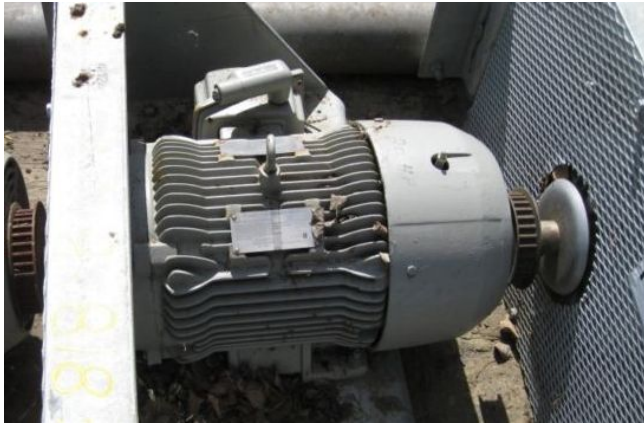

---

**[Siemens 20 HP NEMA Premium Efficiency Motor](#)**  
**[Inventory ID #151747]**

**Manufacturer: SIEMENS**

- 575V.
- 1,780 rpm.
  - 3 phase.
  - 60 Hz.
- Frame: 256T.
- 20A.

Please contact us for more information.