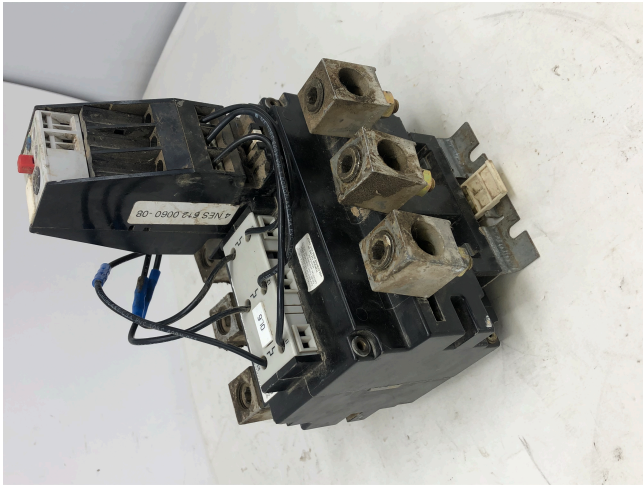

[Siemens 100 Amp Overload](#)
[Inventory ID #1068117]

Type: 3UC62 00-2J63-100A

63-100Amp Overload Relay For Heavy-Duty Starting

600VAC

60Hz