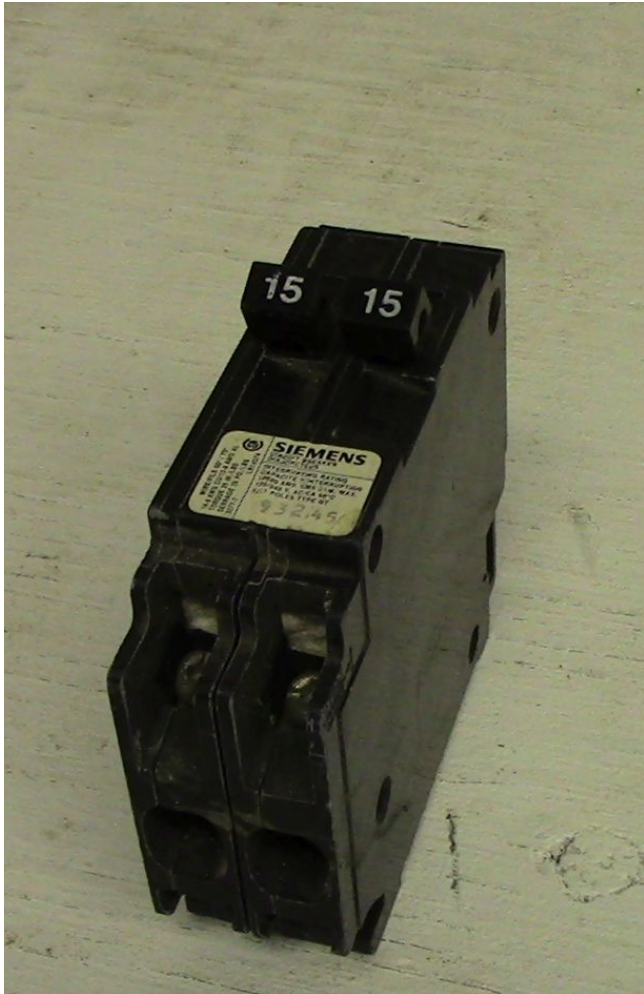

[Siemens 1 Pole Tandem 15 Amp Push-in Breaker](#) [Inventory ID #164182]

Manufacturer: SIEMENS

- 120-240 VAC
- Two 1 Pole
- Type: QT
- Push-in
- Quantity 1

View More [15 Amp Breakers](#)