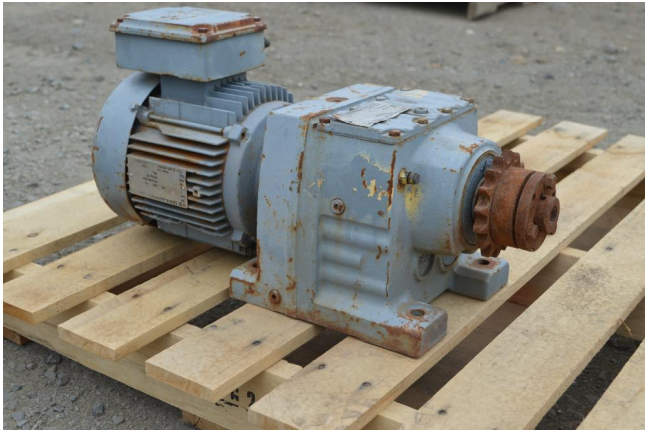

[SEW-EURODRIVE Parallel-Shaft GearMotor](#)

[Inventory ID #1084304]

- SEW-Eurodrive Reducer
 - Type: R67A
 - Ratio: 23.44 to 1
 - Capacity: 4950
 - Foot Mount

- SEW-Eurodrive Motor
 - 2 HP
 - 3 Phase
 - 230/460 Volt
 - 6.2/3.1 Amps
 - RPM: 1720