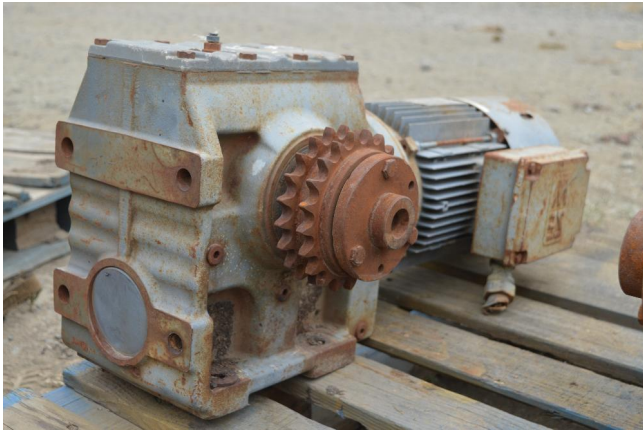

## [SEW-EuroDrive 90° Gearmotor](#)

**[Inventory ID #1108430]**

### SEW-EuroDrive 90° Gearmotor

- SEW-EuroDrive Gearbox
  - Type: S77
  
- Motor
  - SEW-EuroDrive TEFC
  - 3 HP
  - 230/460 Volts
  - 3 Phase
  - 1700 RPM
  
- Location: Savona, British Columbia, Canada