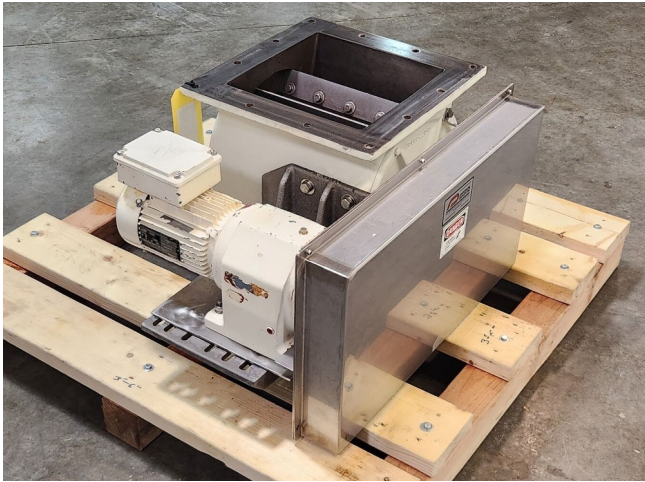

Semco Inc 12in Rotary Valve [Inventory ID #1414694]

Semco Inc 12in Rotary Valve

- Make: Semco Inc
- Condition: Used
- Size: 12in
- Construction: Cast Iron Valve Body and Endplates
- Rotor:
 - Eight Vane
 - Open Sides with Adjustable/Replaceable Tips
 - Current Speed: 10.5RPM
- Valve Line Height: 15.37in
- Drive: Helical Gearmotor with Chain Drive
 - Power Output: 1HP
 - Voltage: 230/460 Volt
 - Current: 3.9/1.95
 - Rotation Speed: 1,700RPM
 - Frequency: 60Hz
 - Phase: 3-Phase