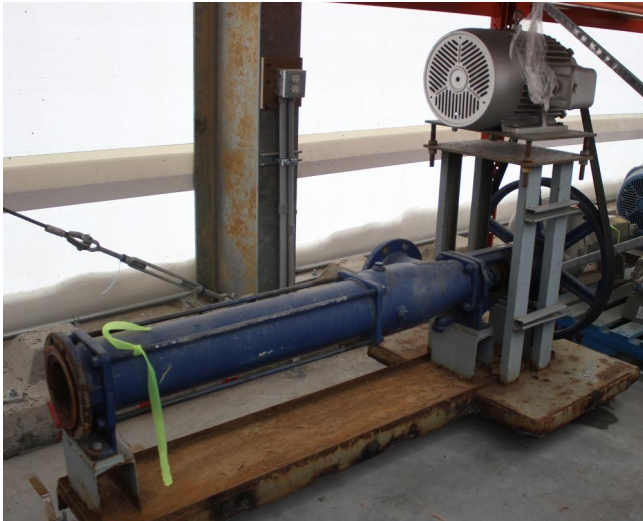

[Seepex NS 35-12 Progressive Cavity Pump](#)

[Inventory ID #1252631]

Seepex NS 35-12 Progressive Cavity Pump

- Make: Seepex
- Model: N Standard
- Year: 1996
- Range: NS
- Size: 35
- Pressure Stage: 12
- Flow Rate: 2.1 GPM
- RPM: 350 RPM
- Torque: 369ft-lb.
- Pressure Rating: 98.6 PSIG
- Horsepower Rating: 14.9HP
- Temperature Rating: 158°-185° F

- Drive: Electric Motor
 - Make: Toshiba
 - Model: B0154FLF2USH
 - Power Output: 15HP

- Location: Western Canada

View More [Positive Displacement Pumps](#)