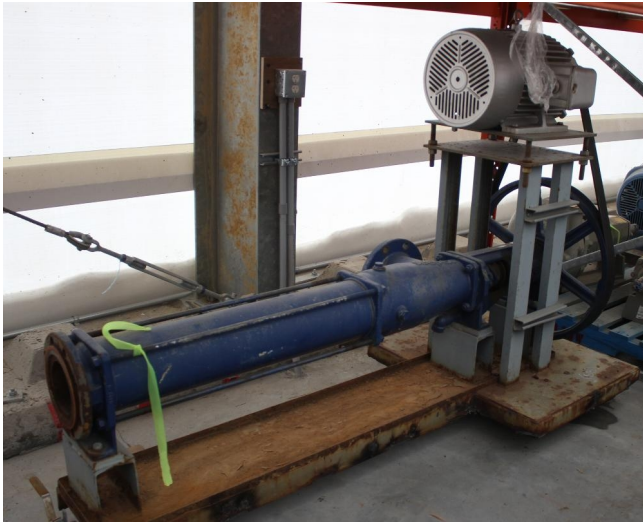

[Seepex NS 35-12 Progressive Cavity Pump](#) [Inventory ID #1252631]

Seepex NS 35-12 Progressive Cavity Pump

- Make: Seepex
- Model: N Standard
- Year: 1996
- Range: NS
- Size: 35
- Pressure Stage: 12
- Flow Rate: 2.1 GPM
- RPM: 350 RPM
- Torque: 369ft-lb.
- Pressure Rating: 98.6 PSIG
- Horsepower Rating: 14.9HP
- Temperature Rating: 158°-185° F

- Drive: Electric Motor
 - Make: Toshiba
 - Model: B0154FLF2USH
 - Power Output: 15HP

- Location: Western Canada

View More [Positive Displacement Pumps](#)