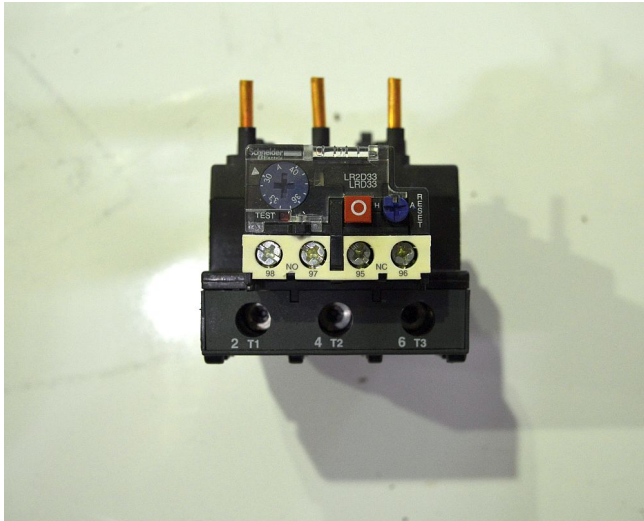

Schneider Electric LR2D33 70 Amp Overload [Inventory ID #169714]

Manufacturer: SCHNEIDER

- 600 VAC
- Adjustable: 55 Amps - 70 Amps
- N.O. & N.C. Aux. Contacts
- Cat #: LR2D3361
- Mounts Directly To Any LC1D40, LC1D50, LC1D65 or LC1D80 TeSys Contactor
- Thermal Magnetic Overload Relay
- Quantity 1

View More [70 Amp Overloads](#)