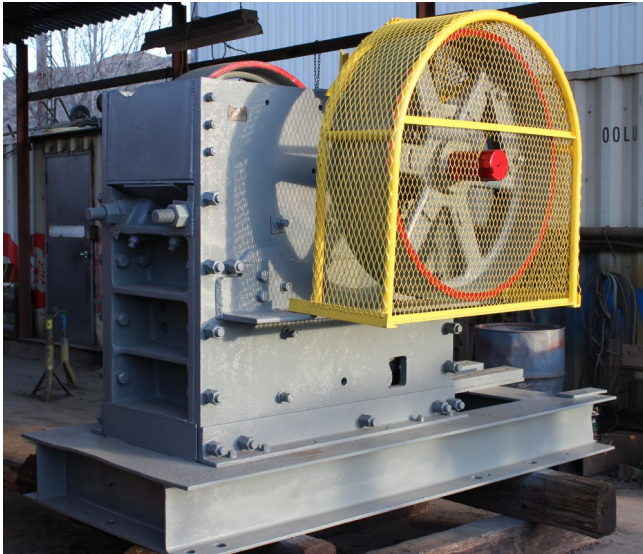

Sawyer Massey 10 x 20 Jaw Crusher [Inventory ID #120780]

- Sawyer Massey 10 x 20 Jaw Crusher.
 - Serial Number 20121.
 - Roller bearing.
 - Single toggle.
 - Corrugated liners.
 - Mounted on steel frame with:
 - 20 hp electric motor.
 - 575V.
 - 800 rpm.
 - Complete with guards.