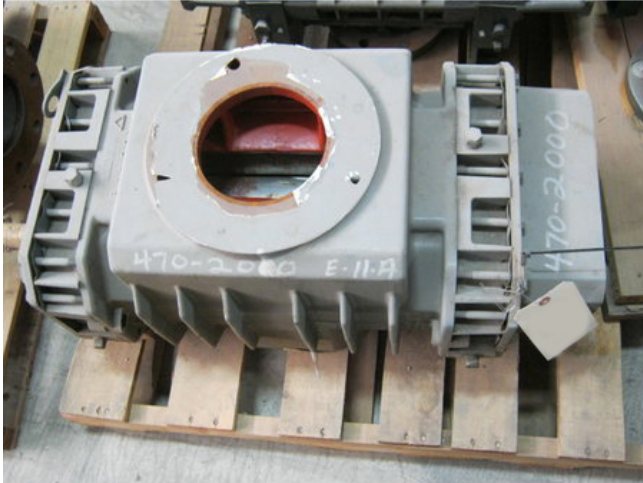

[Roots 418JH RCS Rotary Lobe Blower](#) [Inventory ID #171063]

- Series: 6000.
- Model: 418JH RCS.
- 6 in. diameter flanged inlet & outlet.

- Weight: 500 lbs / 227 kg.

Please contact us for more information