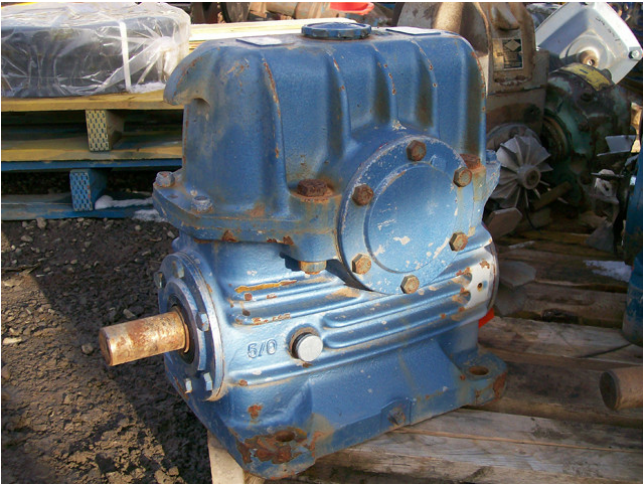

[Renolds Size 5 Right Angle Reducer. 29:1 Ratio.](#)
[Inventory ID #44997]

- Renolds
- Size 5
- Right Angle Reducer.
- 29:1 Ratio.