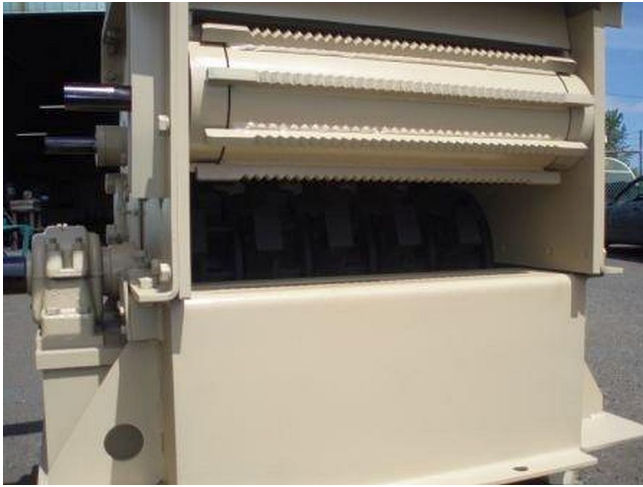

## REM Horizontal Shredding Processor [Inventory ID #143329]

- REM Horizontal Pallet Shredder.
  - Model: SH2452WBSR.
    - Shredding processor with super rotor.
      - Last used to shred straw, hay, cardboard, and box board for biomass.
    - Horizontal grinder.
    - 150 hp electric motor.
      - Drives a 52 in. x 24 in. diameter rotor with:
        - (36) 28 lb. 1 in. swing hammer design cutting heads.
    - Hydraulic power feed roll design.
    - 6 in. x 52 in. feed opening.
    - 40 in. x 52 in. bottom opening discharge.
    - Frame motor mount.
    - Reduced voltage starter.
    - Hydraulic pump.