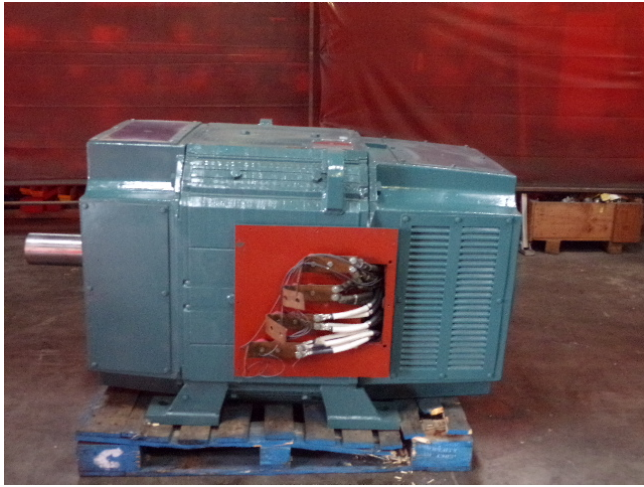

Reliance Electric 700 HP Super RPM D-C Motor
[Inventory ID #187127]

Manufacturer: RELIANCE

- RPM: 1150/1300.
- Volts: 500.
- Amps: 1103.
- Duty: Continuous.
- S.F. 1.0.
- Insul. F.
- Amb. 40 C.
- Frame: B6BSATZ.
- Encl. DPG- FV.
- Shaft length: 8 3/8 In.
- Shaft Diameter: 4 3/8 In.
- Please contact for more information.