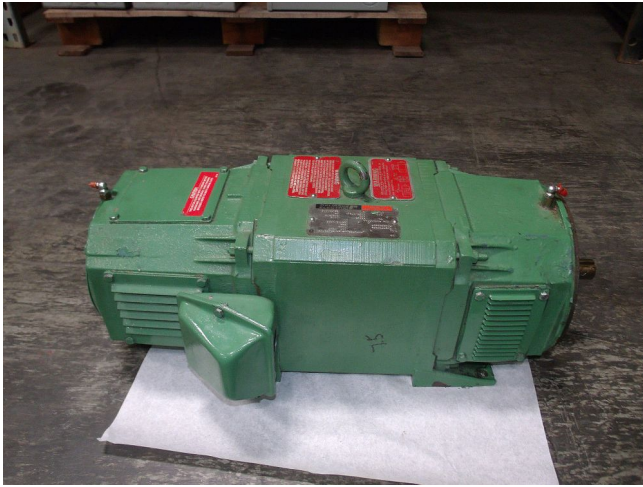

[Reliance Electric 7.5 HP Motors](#) [Inventory ID #189736]

- Reliance Electric 7.5 HP DC Motors.
- Model: T18R1011M-RX.
- Volts: 240V.
- RPM: 1750/2300.
- AMPS: 27.00.
- Max. AMPS @ 25 Degree Celsius: 1.40.
- Hot AMPS: .99/ .4 B.
- Amb.: 40 Degree Celsius.
- Frame: C1812ATCZ.