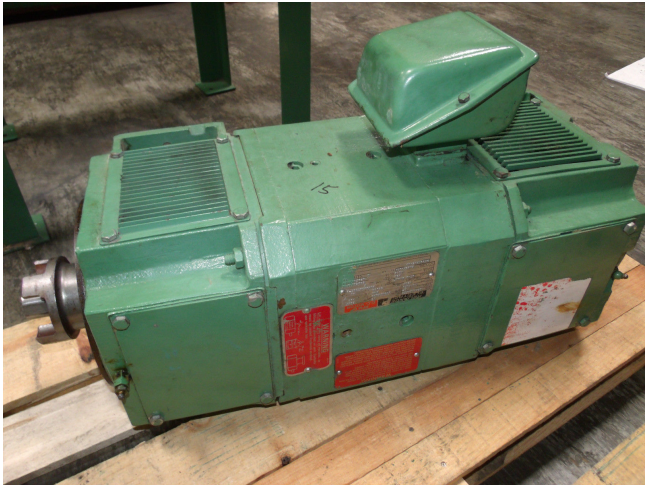

[Reliance Electric 15 HP Motors](#)

[Inventory ID #189746]

- Reliance Electric 15HP DC Motors.
- Model: 01KSW08772F.
- Volts: 240V.
- RPM: 1750/2300.
- S.F.: 1.0.
- Frame SC2113ATCZ.
- Max. AMPS @ 25 Degree Celsius: 4.12.
- Hot AMPS: 2.85/1.92.