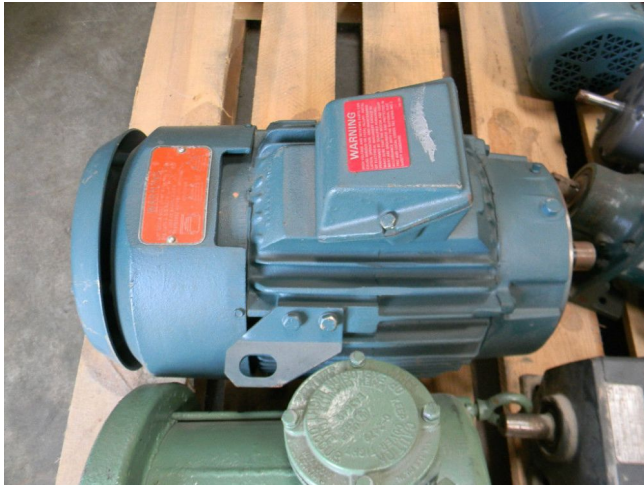

[Reliance 10 HP Motor](#) [Inventory ID #189822]

Manufacturer: RELIANCE

- Model No.: P21G3811A.
- Volts: 230/460V.
- RPM: 1755.
- Amps: 23.8/11.9.
- Phase: 3.
- Hz: 60.
- Frame: 215TC.
- S.F.: 1.15.
- Amb.: 10 Degrees Cels.
- Insul. Class: F.