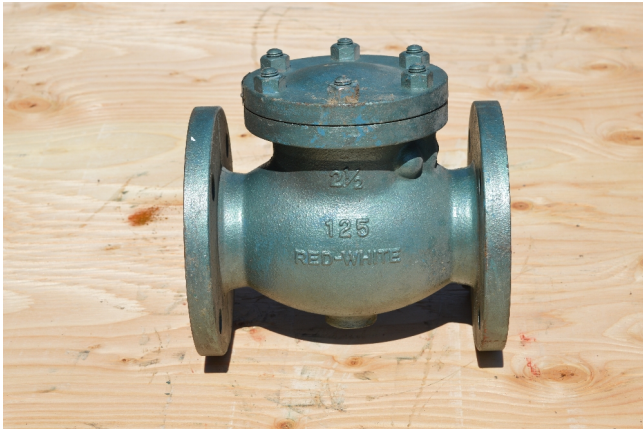

[Red White 2.5 in. Check Valves](#)

[Inventory ID #730136]

- Size: 2.5 in.
- Class: 125
- Body: CI
- Trim: Bronze
- Qty: 2
- Location: British Columbia, Canada

View more [Check Valves](#)