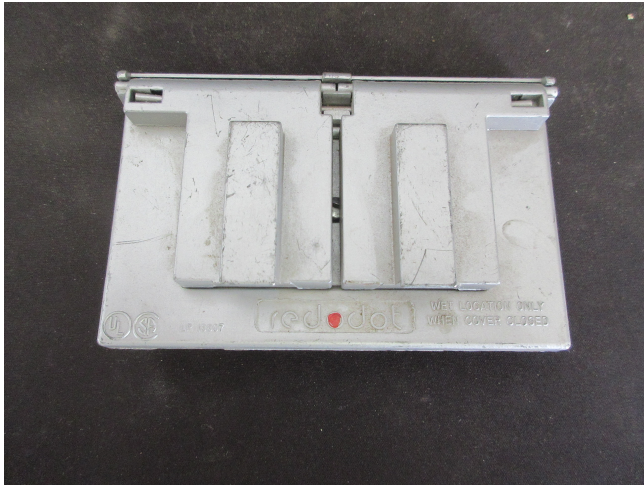

[Red Dot Outlet cover](#)
[Inventory ID #1242424]

Red Dot Outlet cover

Wet Location Only

Two outlet spaces