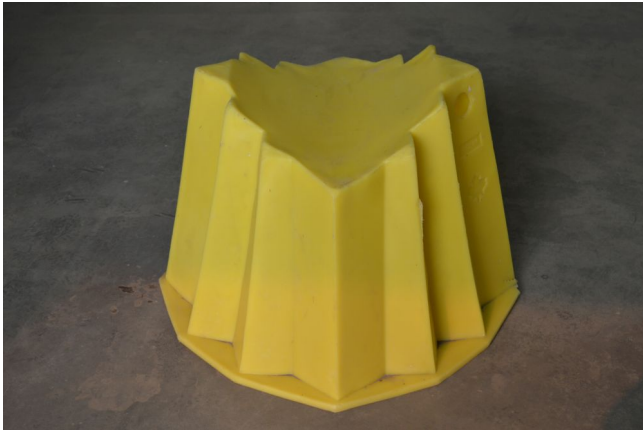

[Proline 12-24 inch Plastic Pipe Stands](#)

[Inventory ID #207251]

- Overall height: 26 inches.
- Saddle Height: 20.5 inches.
- Weight: 42 lbs.
- Load capacity: 10,000 lbs.
- Quantity: 4.

View more [Pipe Stands](#)