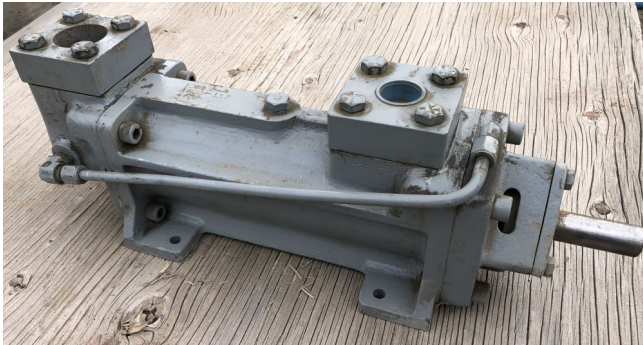

[Positive Displacement Pump. Model: C6DB-137.](#)

[Inventory ID #44183]

- IMO Three Screw Pump
- Series 6
- Model: C6DB-137.
- Output Pressure:
 - 1500 PSI
 - 103 BAR
- Capacity Range:
 - 7 - 28 GPM
- Speed Range:
 - 1150 - 3500 RPM
- 2 Units Available
- Location: BC Canada.