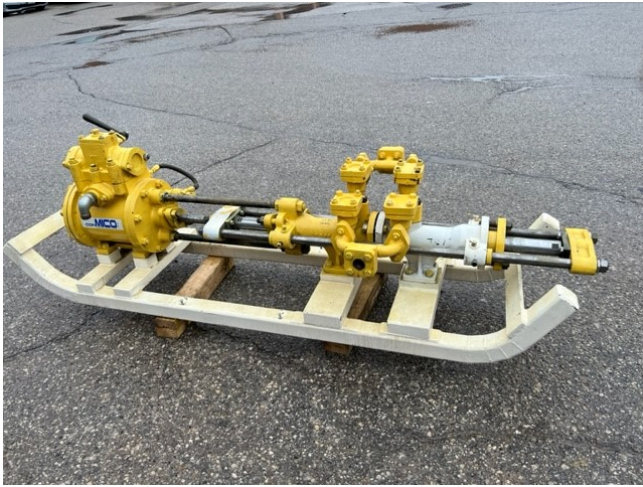

[Peroni 1211 Pneumatic Grout Pump](#) [Inventory ID #1388422]

Peroni 1211 Pneumatic Grout Pump

- Make: Peroni
- Model: 1211
- Type: Grout Pump
- Condition: Refurbished
- Drive: Pneumatic Powered
- Flow Rate: 8 GPM
- Pressure: 2,000 PSI
- Skid Mounted

- Overall Dimensions:
 - Length: 6ft
 - Width: 2ft
 - Height: 2.5ft
 - Weight: 300 Lbs.

- Location: Eastern Canada

View More [Various Cement Equipment](#)