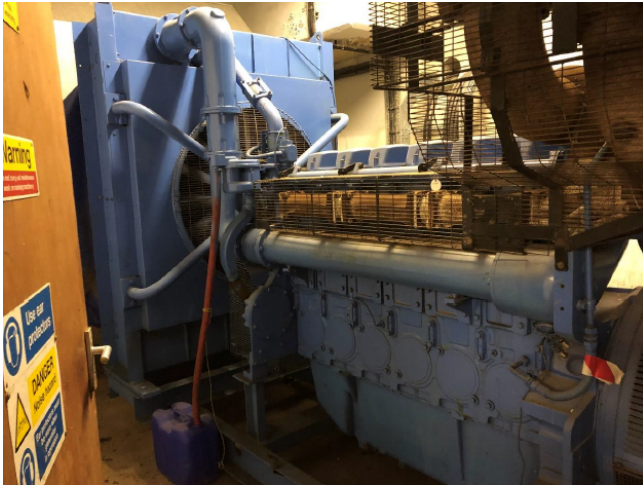

[Perkins 572 kW Diesel Generator](#)

[Inventory ID #332477]

- Perkins Engine Model: 4006TAG3
- Marelli Alternator Model: M7B400
- 715 kVA
 - 50 Hz
 - 1500 RPM
 - 400 Volt
- Year: 1993
- Hours: 148
- Skid Mounted
- Radiator Cooled
- Free Standing Mounted Control Panel
- Location: Europe