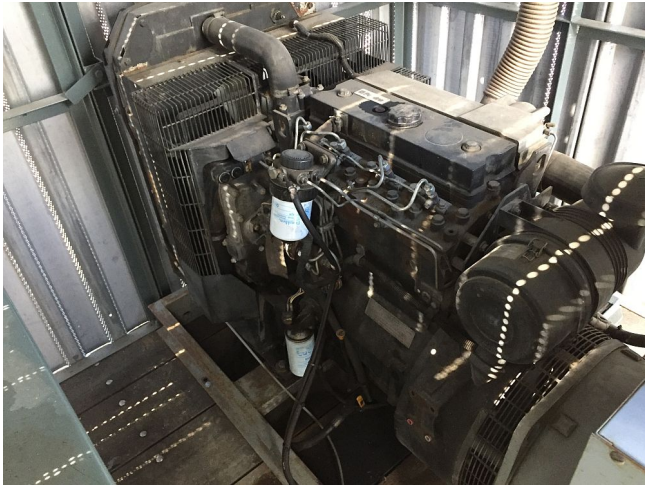

Perkins 42 kW Generator [Inventory ID #194362]

- Perkins 400 Series Diesel Engine
 - 4 cylinder.
- Marathon Electric Magna Plus Generator
 - Model No.: 361PSL1600.
 - Part No.: 3600-1600.
 - KW: 42.
 - kVA: 52.5.
 - Volts: 120/240V.
 - RPM: 1800.
 - Amps: 162.
 - PF: 0.8.
 - Hz: 60.
 - Phase: 3.
- Generator mounted in Shack
 - Dimension: 83 In. x 77 In. x 84 In. (L x W x H).
 - Shack Mounted on 10 in. x 4 in. x 1/4 in. I-Beam Skid.
 - Fuel tank wall mount: 48 In. x 6 In. x 24 In. (L x W X H).
 - Siemens 120/240 **200 Amp** breaker with 200 Amp Main Switch.
 - (7) 15 Amp Single Pole Breakers in Siemens Breaker Panel 42 Circuit.
- Total Hours: 2439.2.

View more [26-50 kW Diesel Generators](#)