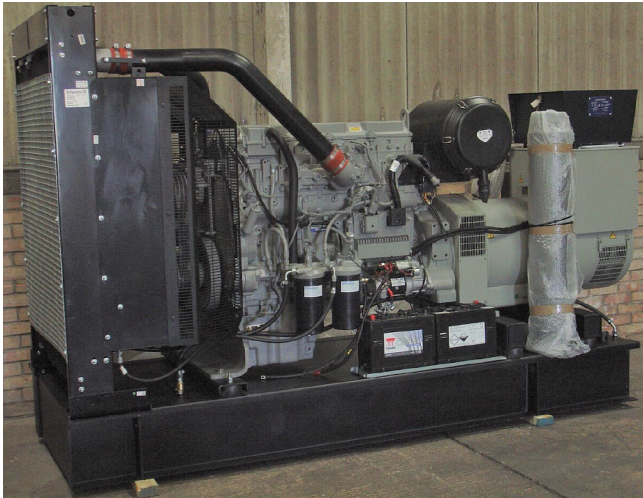

[Perkins 320 kW Diesel Generator](#) **[Inventory ID #323674]**

- Perkins Engine Model: 2206A-E13TAG3
- Stamford Model: S4L1D-F
- 400 kVA Prime
 - 440 kVA Standby
 - 50 Hz
 - 1500 RPM
 - 400 Volt
- Year: 2018
- Test Hours Only
- Skid Mounted
- Radiator Cooled
- Base Fuel Tank
- Mounted Circuit Breaker
- Mounted 7120 Deep Sea Module
- Location: Europe