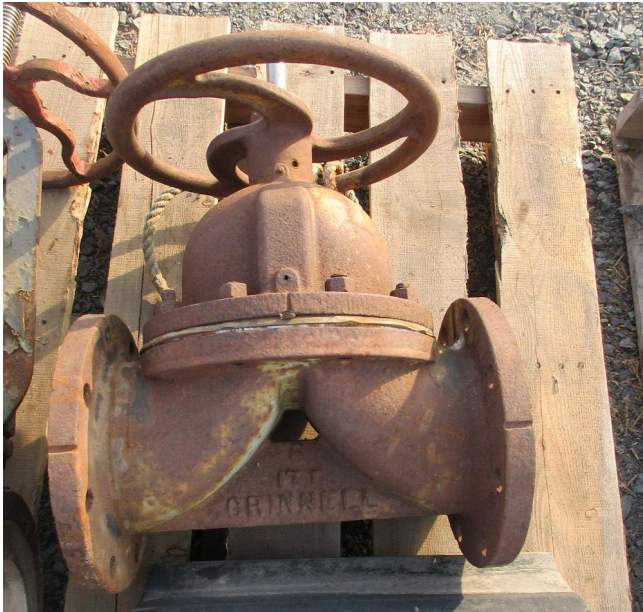

[Orinnell 6in Pinch Valve](#)

[Inventory ID #1393719]

Orinnell 6in Pinch Valve

- Make: Orinnell
- Size: 6in Inlet/Outlet
- Type: Pinch Valve

- Overall Dimensions:
 - Length: 16in
 - Width: 11in
 - Height: 24in

- Location: Savona, British Columbia, Canada

View More [Pinch Valves](#)