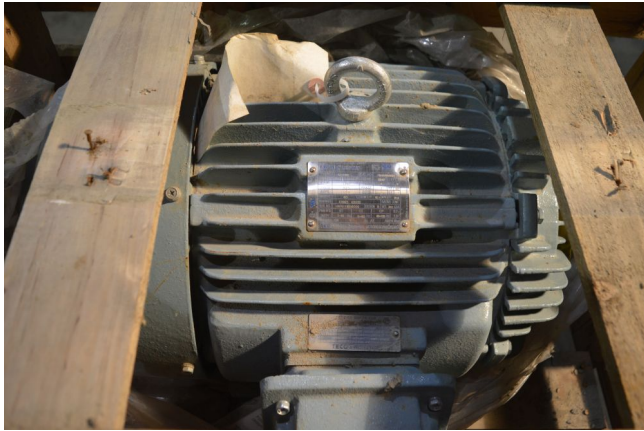

## [Optim 15 HP Motor](#) [Inventory ID #236839]

**Manufacturer:** Optim

- HP: 15
- Volts: 575
- RPM: 1765
- Frame: 254 T
- 60 Hz
- Location: Western Canada

View more [Motors](#)