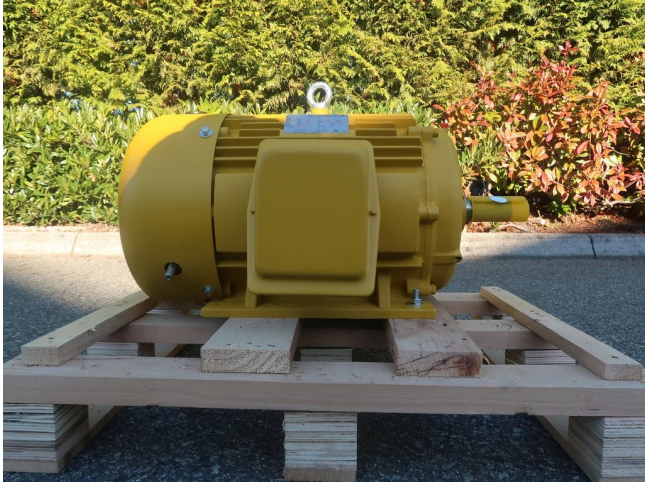

[Omec 15 HP Motor](#) [Inventory ID #840852]

- Horsepower: 15 HP
- Voltage: 230/460 Volt
- 1800 RPM
- 3 Phase
- Location: Western Canada

View more [Electric Motors](#)