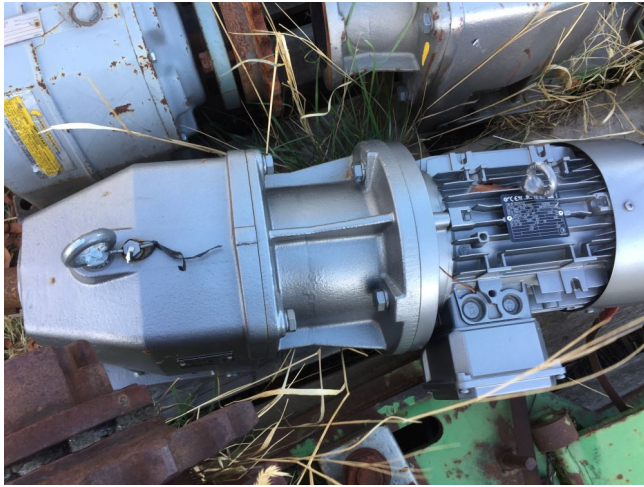

## [Nord Gearhead Motor](#)

**[Inventory ID #232265]**

**Manufacturer: Nord**

- HP: 3
- Volts: 575
- 1765 rpm
- Ratio: 37.23 - 1
- Output Speed: 8.19 rpm
- Location: British Columbia

View more [Speed Reducers](#)