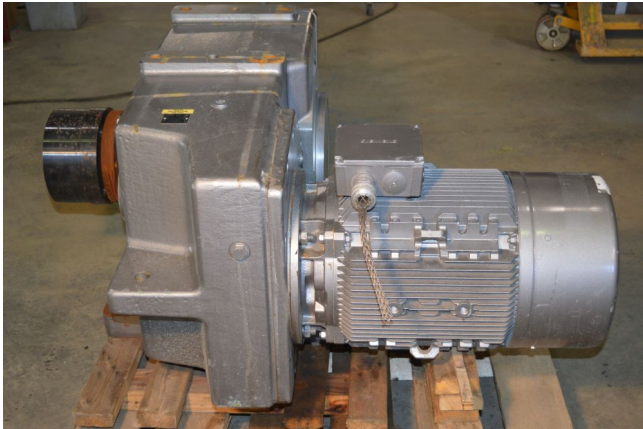

## [Nord Gear Reducer with Drive](#) **[Inventory ID #259963]**

- SK: 9382VX-180 LH/4
- S/N: /800935100600
- Ratio: 48.44 to 1
- Speed: 36 RPM
- Drive Motor
  - Siemens TEFC
  - HP: 30
  - kW: 22
  - Volts: 230/480
  - Hz: 60
- Location: Western Canada