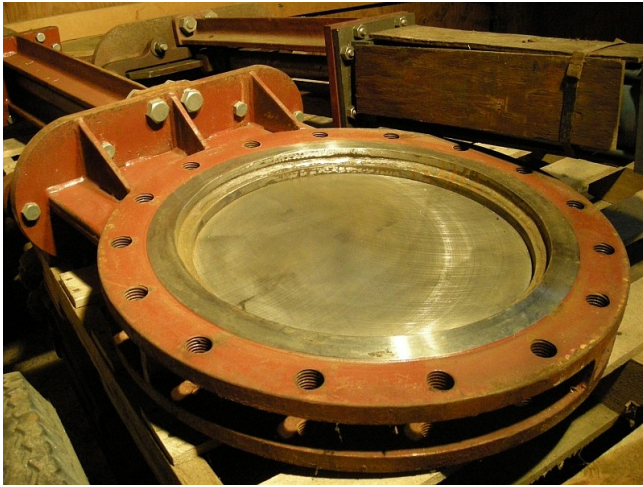

[New 16 in. Stainless Knife Gate Valves.](#)

[Inventory ID #43639]

- **New 16 in. Stainless Knife Gate Valves.**
- **Hydraulically Operated.**
- **Fabri valve 16 inch 316 stainless knife with cast carbon steel external.**
- **Hydraulically actuated.**
- **Brand new old stock, still unpacked.**