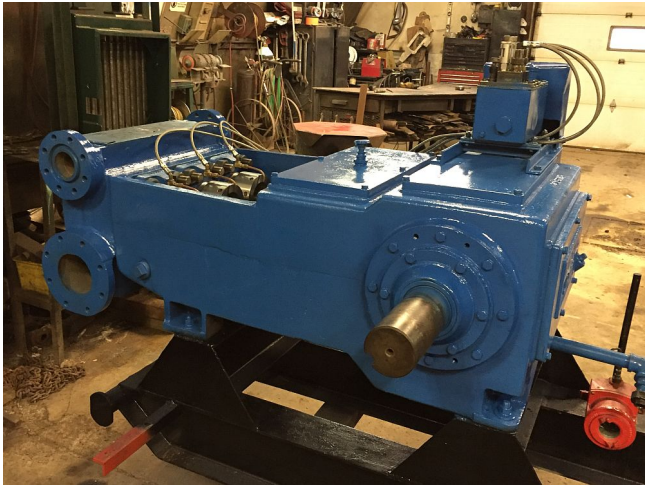

National J100L Triplex Pump [Inventory ID #142465]

- Model: J100L.
 - Reman pump and skid.
 - New bearings, seals and valves.
- Please see the specs tab below for more detailed information.
 - [Specs](#)